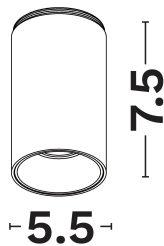

NOVA LUCE

PRODUCT DATASHEET

Version: 001

PRODUCT PHOTOGRAPH

GENERAL INFORMATION

Product Code	9248062
Product Category	Ceiling
Product Family	Sero
Mounting Location	Ceiling
Application Environment	Indoor

DIMENSION & WEIGHT

LxWxH (cm)	L:5.5 W:5.5 H:7.5 cm
Cut out (cm)	N/A
Weight (Kgr)	N/A

TECHNICAL DRAWING

MATERIAL & COLOR

Product Color	Black
Body Material	Aluminium
Cover Material	N/A

APPLICATION & MOUNTING

Ambient Working Temp.	45 C
Type of Protection	IP20
Protection Class IK	IK03
Dimmable	No
Type of Dimming (Optional)	N/A
Mounting type	Surface
Mounting Depth (cm)	Ceiling
Led Module Replaceable	No
Light Source	Led
Adjustable	No

NOVA LUCE

PRODUCT DATASHEET

Version: 001

ELECTRICAL DATA

Power (Nominal)	7
Input voltage (Nominal)	220-240Vac
Mains Frequency	50/60Hz
Output voltage	46Vdc
Output Current	150mA
Power Factor	0,5
Efficiency	>73%
SVM	<0.4
Pst	<1
Class	II

PHOTOMETRICAL DATA

Luminous Flux	432
Luminous Efficacy	61.7
Color Temperature	3000
Light Color (Designation)	Warm White
CRI	>90
SDCM	<3
Beam Angle	36
UGR	<19

LIFESPAN

Lifetime	30000
----------	--------------