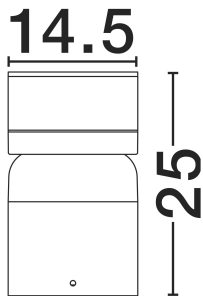

NOVA LUCE

PRODUCT DATASHEET

Version: 001

PRODUCT PHOTOGRAPH

GENERAL INFORMATION

Product Code	9136444
Collection	Outdoor
Product Category	Bollard
Product Family	Airy
Mounting Location	Ground
Application Environment	Outdoor
Specifications	N/A

DIMENSION & WEIGHT

LxWxH (cm)	D:14.5 H:25 cm
Cut out (cm)	N/A
Weight (Kgr)	1.565

TECHNICAL DRAWING

MATERIAL & COLOR

Product Color	Sandy Black
Body Material	Aluminium & Pc

APPLICATION & MOUNTING

Ambient Working Temp.	Max 45 oC
Type of Protection	IP65
Dimmable	No
Type of Dimming	N/A
Mounting type	Surface
Mounting Depth (cm)	N/A
Led Module Replaceable	No
Light Source	LED

Power (Nominal)	8w
Input voltage (Nominal)	220-240Vac
Mains Frequency	50/60Hz

PHOTOMETRICAL DATA

Luminous Flux	369lm
Color Temperature	3000K
Light Color (Designation)	Warm White

WARRANTY

Warranty	3 Years
----------	----------------