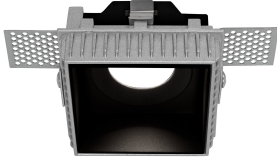

NOVA LUCE

PRODUCT DATASHEET

Version: 001

PRODUCT PHOTOGRAPH

GENERAL INFORMATION

Product Code	8014910
Product Category	Accessories
Product Family	Belluno
Mounting Location	N/A
Application Environment	Outdoor

DIMENSION & WEIGHT

LxWxH (cm)	L:7.3 H:8.5 cm
Cut out (cm)	9.6X9.6
Weight (Kgr)	N/A

TECHNICAL DRAWING

MATERIAL & COLOR

Product Color	Black
Body Material	Aluminium
Cover Material	N/A

APPLICATION & MOUNTING

Ambient Working Temp.	45 C
Type of Protection	IP54
Protection Class IK	N/A
Dimmable	N/A
Type of Dimming (Optional)	N/A
Mounting type	N/A
Mounting Depth (cm)	N/A
Led Module Replaceable	N/A
Light Source	N/A
Adjustable	No