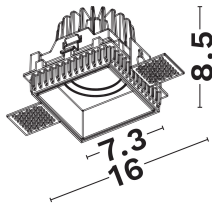

DIMENSION & WEIGHT

LxWxH (cm)	L:7.3 H:8.5 cm
Cut out (cm)	9.6X9.6
Weight (Kgr)	N/A

TECHNICAL DRAWING

MATERIAL & COLOR

Product Color	Black
Body Material	Aluminium
Cover Material	N/A

APPLICATION & MOUNTING

Ambient Working Temp.	45 C
Type of Protection	IP54
Protection Class IK	N/A
Dimmable	N/A
Type of Dimming (Optional)	N/A
Mounting type	N/A
Mounting Depth (cm)	N/A
Led Module Replaceable	N/A
Light Source	N/A
Adjustable	No