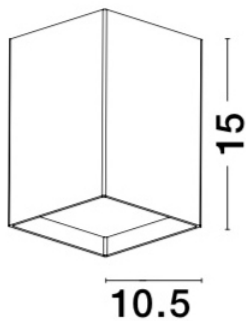

COMPATIBLE WITH

— On/Off Driver: N/A

— Triac Driver: N/A

— Dali Driver: N/A

GENERAL INFORMATION

Product Code	62015
Product Category	Ceiling GU10
Product Family	Cid
Mounting Location	Ceiling
Application Environment	Indoor

DIMENSION & WEIGHT

LxWxH (cm)	D: 10,5 H: 15
Cut out (cm)	0
Weight (Kgr)	0.853

MATERIAL & COLOR

Product Color	Black
Body Material	Aluminium
Cover Material	N/A

APPLICATION & MOUNTING

Ambient Working Temp.	45 C
Type of Protection	IP20
Protection Class IK	IK03
Dimmable	N/A
Type of Dimming (Optional)	N/A
Mounting type	Surface
Mounting Depth (cm)	Ceiling
Led Module Replaceable	N/A
Light Source	N/A
Adjustable	No

NOVA LUCE S.A

Schimatari Viotias
32009, Greece

+30 22620 58 121
+30 22620 56 743

info@novaluce.com
www.novaluce.com