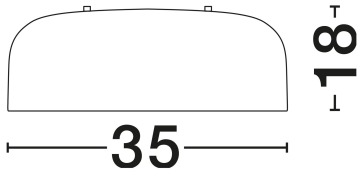

TECHNICAL DRAWING

GENERAL INFORMATION

Product Code	826809
Collection	Indoor
Product Category	Ceiling
Product Family	Perleto
Mounting Location	Ceiling
Application Environment	Indoor
Specifications	N/A

DIMENSION & WEIGHT

LxWxH (cm)	D: 35 H: 13
Cut Out (cm)	N/A
Weight (Kgr)	1.2

MATERIAL & COLOR

Product Color	Matt Black
Body Material	Acrylic & Metal

APPLICATION & MOUNTING

Ambient Working Temp.	Max 45°C
Type of Protection	IP20
Dimmable	Yes
Type of Dimming	N/A
Mounting type	Surface
Mounting Depth (cm)	N/A
Led Module Replaceable	Yes
Light Source	E27

NOVA LUCE S.A

Schimatari Viotias
32009, Greece

+30 22620 58 121
+30 22620 56 743

info@novaluce.com
www.novaluce.com