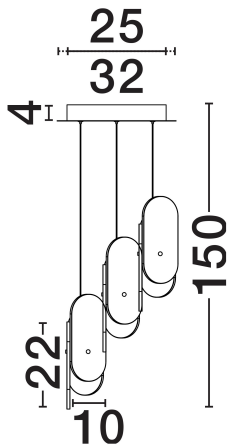

NOVA LUCE

PRODUCT DATASHEET

Version: 001

PRODUCT PHOTOGRAPH

TECHNICAL DRAWING

GENERAL INFORMATION

Product Code	9214201
Collection	Indoor
Product Category	Suspension
Product Family	Lucien
Mounting Location	Wall
Application Environment	Indoor
Specifications	N/A

DIMENSION & WEIGHT

LxWxH (cm)	D: 30 H: 150
Cut Out (cm)	N/A
Weight (Kgr)	3.4

MATERIAL & COLOR

Product Color	Brass Gold
Body Material	Metal & Glass

APPLICATION & MOUNTING

Ambient Working Temp.	Max 45°C
Type of Protection	IP20
Dimmable	Yes
Type of Dimming	Triac
Mounting type	Surface
Mounting Depth (cm)	N/A
Led Module Replaceable	No
Light Source	LED

Power (Nominal)	20W
Input voltage (Nominal)	220-240V
Mains Frequency	50/60Hz

PHOTOMETRICAL DATA

Luminous Flux	1417lm
Color Temperature	2700K
Light Color (Designation)	Warm White

WARRANTY

Warranty	3 Years
----------	----------------