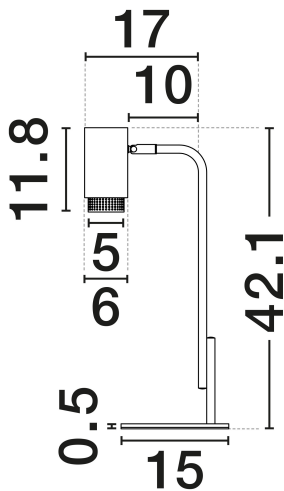

## PRODUCT PHOTOGRAPH

## TECHNICAL DRAWING

## DIMENSION & WEIGHT

LxWxH (cm)	D1: 6 D2: 15 W: 17 H: 42.1
Cut Out (cm)	N/A
Weight (Kgr)	0.985