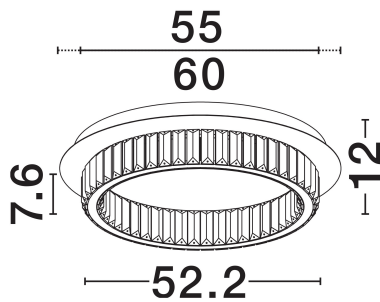

NOVA LUCE

PRODUCT DATASHEET

Version: 001

PRODUCT PHOTOGRAPH

GENERAL INFORMATION

Product Code	9333072
Collection	Indoor
Product Category	Ceiling
Product Family	Aurelia
Mounting Location	Wall
Application Environment	Indoor
Specifications	N/A

DIMENSION & WEIGHT

LxWxH (cm)	D: 60 H: 12
Cut Out (cm)	N/A
Weight (Kgr)	7

MATERIAL & COLOR

Product Color	Chrome
Body Material	Metal & Crystal

TECHNICAL DRAWING

APPLICATION & MOUNTING

Ambient Working Temp.	Max 45°C
Type of Protection	IP20
Dimmable	Yes
Type of Dimming	Triac
Mounting type	Surface
Mounting Depth (cm)	N/A
Led Module Replaceable	No
Light Source	LED

Power (Nominal)	41W
Input voltage (Nominal)	220-240V
Mains Frequency	50/60Hz

PHOTOMETRICAL DATA

Luminous Flux	2050lm
Color Temperature	3500K
Light Color (Designation)	Warm White

WARRANTY

Warranty	3 Years
----------	----------------