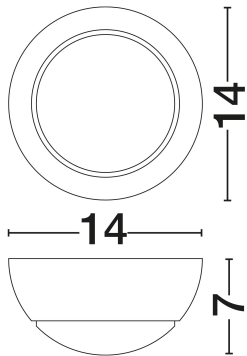

NOVA LUCE

PRODUCT DATASHEET

Version: 001

PRODUCT PHOTOGRAPH

TECHNICAL DRAWING

GENERAL INFORMATION

Product Code	910162
Collection	Indoor
Product Category	Wall
Product Family	Odin
Mounting Location	Wall
Application Environment	Indoor
Specifications	N/A

DIMENSION & WEIGHT

LxWxH (cm)	D: 14 W: 7 H: 14
Cut Out (cm)	N/A
Weight (Kgr)	0.4

MATERIAL & COLOR

Product Color	Black
Body Material	Aluminium

APPLICATION & MOUNTING

Ambient Working Temp.	Max 45°C
Type of Protection	IP20
Dimmable	No
Type of Dimming	N/A
Mounting type	Surface
Mounting Depth (cm)	N/A
Led Module Replaceable	No
Light Source	LED

Power (Nominal)	5W
Input voltage (Nominal)	220-240V
Mains Frequency	50/60Hz

PHOTOMETRICAL DATA

Luminous Flux	247lm
Color Temperature	3000K
Light Color (Designation)	Warm White

WARRANTY

Warranty	3 Years
----------	----------------