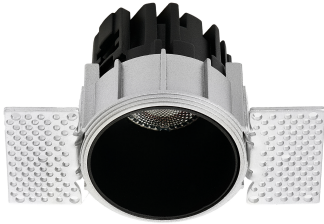

### GENERAL INFORMATION

Product Code	9030656
Product Category	Downlights
Product Family	Talus
Mounting Location	Ceiling
Application Environment	Indoor

### MATERIAL & COLOR

Product Color	Black
Body Material	Aluminium
Cover Material	N/A