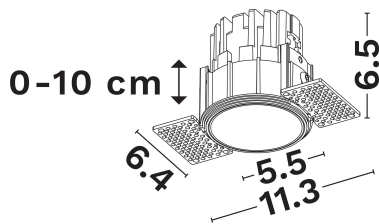

TECHNICAL DRAWING

MATERIAL & COLOR

Product Color	Black
Body Material	Aluminium
Cover Material	N/A

APPLICATION & MOUNTING

Ambient Working Temp.	45 C
Type of Protection	IP44
Protection Class IK	IK03
Dimmable	Yes
Type of Dimming (Optional)	Triac/Dali
Mounting type	Trimless
Mounting Depth (cm)	Ceiling
Led Module Replaceable	No
Light Source	Led
Adjustable	No

COMPATIBLE WITH

— On/Off Driver: 9020171

— Triac Driver: 9844019

— Dali Driver: 9621523

NOVA LUCE S.A

Schimatari Viotias
32009, Greece

+30 22620 58 121
+30 22620 56 743

info@novaluce.com
www.novaluce.com