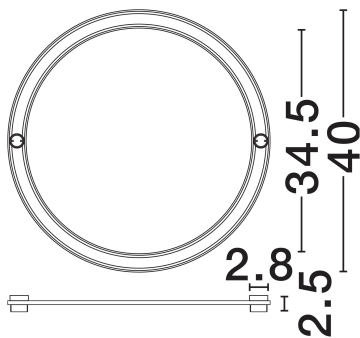

NOVA LUCE

PRODUCT DATASHEET

Version: 001

PRODUCT PHOTOGRAPH

TECHNICAL DRAWING

GENERAL INFORMATION

Product Code	9980579
Collection	Indoor
Product Category	Wall
Product Family	Lyb
Mounting Location	Wall
Application Environment	Indoor
Specifications	N/A

DIMENSION & WEIGHT

LxWxH (cm)	D: 40 W: 2.5
Cut Out (cm)	N/A
Weight (Kgr)	0.485

MATERIAL & COLOR

Product Color	Sandy Black
Body Material	Aluminium & Acrylic

APPLICATION & MOUNTING

Ambient Working Temp.	Max 45°C
Type of Protection	IP20
Dimmable	No
Type of Dimming	N/A
Mounting type	Surface
Mounting Depth (cm)	N/A
Led Module Replaceable	No
Light Source	LED

Power (Nominal)	27W
Input voltage (Nominal)	220-240V
Mains Frequency	50/60Hz

PHOTOMETRICAL DATA

Luminous Flux	2000lm
Color Temperature	3000K
Light Color (Designation)	Warm White

WARRANTY

Warranty	3 Years
----------	----------------