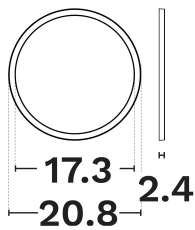

NOVA LUCE

PRODUCT DATASHEET

Version: 001

PRODUCT PHOTOGRAPH

TECHNICAL DRAWING

COMPATIBLE WITH

— On/Off Driver: Included

— Triac Driver: N/A

— Dali Driver: N/A

GENERAL INFORMATION

Product Code	9060995
Product Category	Ceiling
Product Family	Cerium
Mounting Location	Ceiling
Application Environment	Indoor

DIMENSION & WEIGHT

LxWxH (cm)	D:20.8 H:2.4 cm
Cut out (cm)	N/A
Weight (Kgr)	0,385

Power (Nominal)	15
Input voltage (Nominal)	220-240Vac
Mains Frequency	50/60Hz
Output voltage	N/A
Output Current	N/A
Power Factor	>0.7
Efficiency	>73%
SVM	60.4
Pst	61
Class	II

PHOTOMETRICAL DATA

Luminous Flux	1350
Luminous Efficacy	90
Color Temperature	000/3500/4000/6500
Light Color (Designation)	N/A
CRI	>80
SDCM	<3
Beam Angle	110
UGR	N/A