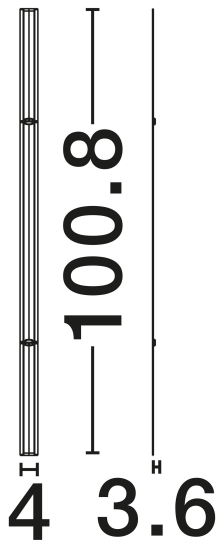

NOVA LUCE

PRODUCT DATASHEET

Version: 001

PRODUCT PHOTOGRAPH

TECHNICAL DRAWING

GENERAL INFORMATION

Product Code	9980611
Collection	Indoor
Product Category	Ceiling
Product Family	Invento
Mounting Location	Wall
Application Environment	Indoor
Specifications	N/A

DIMENSION & WEIGHT

LxWxH (cm)	L: 100.8 W: 4 H: 3.6
Cut Out (cm)	N/A
Weight (Kgr)	0

MATERIAL & COLOR

Product Color	Black
Body Material	Aluminium

APPLICATION & MOUNTING

Ambient Working Temp.	Max 45°C
Type of Protection	IP20
Dimmable	No
Type of Dimming	N/A
Mounting type	Surface
Mounting Depth (cm)	N/A
Led Module Replaceable	No
Light Source	LED

Power (Nominal)	25W
Input voltage (Nominal)	220-240V
Mains Frequency	50/60Hz

PHOTOMETRICAL DATA

Luminous Flux	1600lm
Color Temperature	3000K
Light Color (Designation)	Warm White

WARRANTY

Warranty	3 Years
----------	----------------