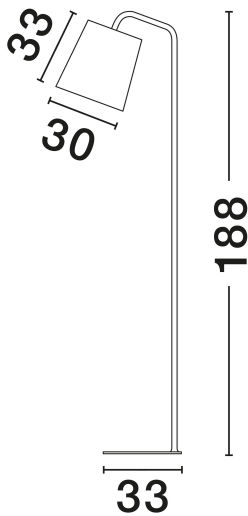

NOVA LUCE

PRODUCT DATASHEET

Version: 001

PRODUCT PHOTOGRAPH

TECHNICAL DRAWING

GENERAL INFORMATION

Product Code	549603
Collection	Indoor
Product Category	Floor
Product Family	Stabile
Mounting Location	Floor
Application Environment	Indoor
Specifications	N/A

DIMENSION & WEIGHT

LxWxH (cm)	D: 30 H: 188
Cut Out (cm)	N/A
Weight (Kgr)	7.5

MATERIAL & COLOR

Product Color	Matt Black & Matt White
Body Material	Metal & Fabric

APPLICATION & MOUNTING

Ambient Working Temp.	Max 45°C
Type of Protection	IP20
Dimmable	Yes
Type of Dimming	N/A
Mounting type	Surface
Mounting Depth (cm)	N/A
Led Module Replaceable	Yes
Light Source	?27

Power (Nominal)	1x12W
Input voltage (Nominal)	100-240V
Mains Frequency	50/60Hz

PHOTOMETRICAL DATA

Luminous Flux	N/A
Color Temperature	N/A
Light Color (Designation)	N/A

WARRANTY

Warranty	3 Years
----------	----------------