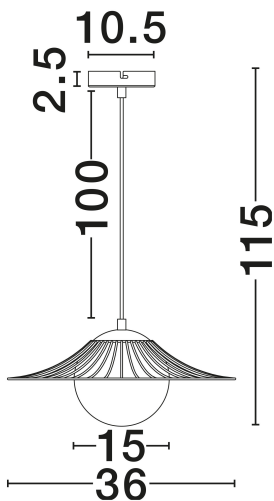

NOVA LUCE

PRODUCT DATASHEET

Version: 001

PRODUCT PHOTOGRAPH

TECHNICAL DRAWING

GENERAL INFORMATION

Product Code	9620127
Collection	Indoor
Product Category	Suspension
Product Family	Fly
Mounting Location	Ceiling
Application Environment	Indoor
Specifications	N/A

DIMENSION & WEIGHT

LxWxH (cm)	D: 36 H: 115
Cut Out (cm)	N/A
Weight (Kgr)	0.725

MATERIAL & COLOR

Product Color	Opal & Matt White
Body Material	Glass & Metal

APPLICATION & MOUNTING

Ambient Working Temp.	Max 45°C
Type of Protection	IP20
Dimmable	Yes
Type of Dimming	N/A
Mounting type	Surface
Mounting Depth (cm)	N/A
Led Module Replaceable	Yes
Light Source	E27

Power (Nominal)	1x12W
Input voltage (Nominal)	100-240V
Mains Frequency	50/60Hz

PHOTOMETRICAL DATA

Luminous Flux	N/A
Color Temperature	N/A
Light Color (Designation)	N/A

WARRANTY

Warranty	3 Years
----------	----------------