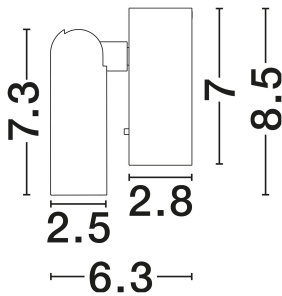

TECHNICAL DRAWING

APPLICATION & MOUNTING

Ambient Working Temp.	Max 45°C
Type of Protection	IP20
Dimmable	No
Type of Dimming	N/A
Mounting type	Surface
Mounting Depth (cm)	N/A
Led Module Replaceable	No
Light Source	LED

NOVA LUCE S.A

Schimatari Viotias
32009, Greece

+30 22620 58 121
+30 22620 56 743

info@novaluce.com
www.novaluce.com