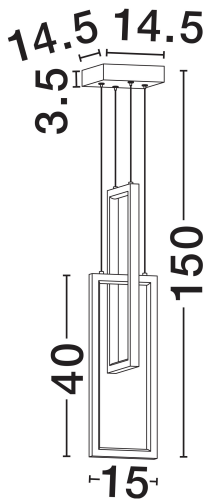

NOVA LUCE

PRODUCT DATASHEET

Version: 001

PRODUCT PHOTOGRAPH

TECHNICAL DRAWING

GENERAL INFORMATION

Product Code	9081818
Collection	Indoor
Product Category	Suspension
Product Family	Alis
Mounting Location	Wall
Application Environment	Indoor
Specifications	N/A

DIMENSION & WEIGHT

LxWxH (cm)	L: 15 W: 14.5 H: 150
Cut Out (cm)	N/A
Weight (Kgr)	0.95

MATERIAL & COLOR

Product Color	Sandy Black
Body Material	Aluminium, Acrylic & Steel

APPLICATION & MOUNTING

Ambient Working Temp.	Max 45°C
Type of Protection	IP20
Dimmable	Yes
Type of Dimming	Triac
Mounting type	Surface
Mounting Depth (cm)	N/A
Led Module Replaceable	No
Light Source	LED

Power (Nominal)	37W
Input voltage (Nominal)	220-240V
Mains Frequency	50/60Hz

PHOTOMETRICAL DATA

Luminous Flux	925lm
Color Temperature	3200K
Light Color (Designation)	Warm White

WARRANTY

Warranty	3 Years
----------	----------------