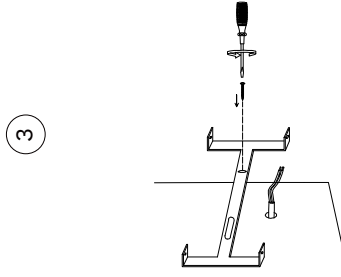

NOVA LUCE

9333064

Turn off the general switch

Drill holes & apply plastic anchors

Apply the screws

Connect the wires

Apply the side screws

Turn on the general switch