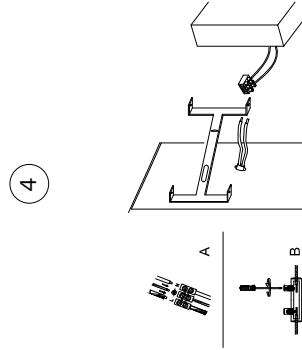

NOVA LUCE

9333064

Turn off the general switch

Drill holes & apply plastic anchors

Apply the screws

Connect the wires

Apply the side screws

Turn on the general switch