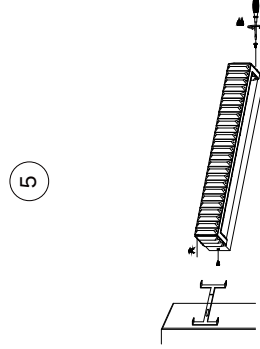

NOVA LUCE

9333064

Turn off the general switch

Drill holes & apply plastic anchors

Apply the screws

Connect the wires

Apply the side screws

Turn on the general switch