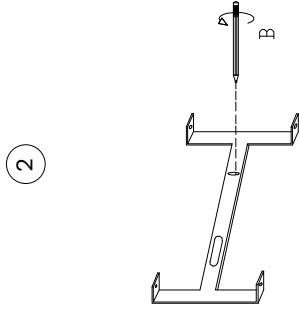

NOVA LUCE

9333064

Turn off the general switch

Drill holes & apply plastic anchors

Apply the screws

Connect the wires

Apply the side screws

Turn on the general switch