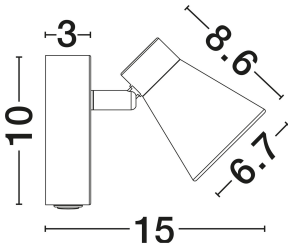

NOVA LUCE

PRODUCT DATASHEET

Version: 001

PRODUCT PHOTOGRAPH

GENERAL INFORMATION

Product Code	9155711
Collection	Indoor
Product Category	Spotlights
Product Family	Dublin
Mounting Location	Ceiling
Application Environment	Indoor
Specifications	N/A

DIMENSION & WEIGHT

LxWxH (cm)	L: 10 H: 15
Cut Out (cm)	N/A
Weight (Kgr)	0.33

MATERIAL & COLOR

Product Color	Sandy White
Body Material	Metal

TECHNICAL DRAWING

APPLICATION & MOUNTING

Ambient Working Temp.	Max 45°C
Type of Protection	IP20
Dimmable	Yes
Type of Dimming	N/A
Mounting type	Surface
Mounting Depth (cm)	N/A
Led Module Replaceable	Yes
Light Source	GU10

Power (Nominal)	1x10W
Input voltage (Nominal)	100-240V
Mains Frequency	50/60Hz

PHOTOMETRICAL DATA

Luminous Flux	N/A
Color Temperature	N/A
Light Color (Designation)	N/A

WARRANTY

Warranty	3 Years
----------	----------------