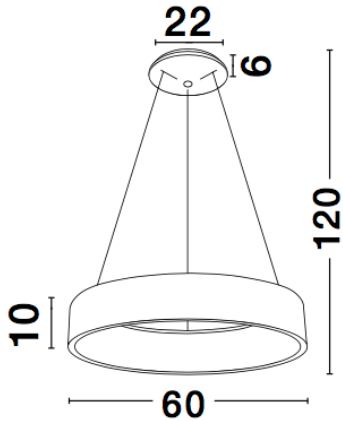

NOVA LUCE

PRODUCT DATASHEET

Version: 001

PRODUCT PHOTOGRAPH

TECHNICAL DRAWING

GENERAL INFORMATION

| | |
|-------------------------|------------|
| Product Code | 6167203 |
| Collection | Decorative |
| Product Category | Suspension |
| Product Family | Rando |
| Mounting Location | Ceiling |
| Application Environment | Indoor |

DIMENSION & WEIGHT

| | |
|--------------|--------------------|
| LxWxH (cm) | L: 60 W: 10 H: 120 |
| Cut out (cm) | N/A |
| Weight (Kgr) | 2.7 |

MATERIAL & COLOR

| | |
|---------------|---------------------|
| Product Color | White |
| Body Material | Aluminium & Acrylic |

| | |
|-------------------------|-------------------|
| Power (Nominal) | 54W |
| Input voltage (Nominal) | 220-240Vac |
| Mains Frequency | 50/60Hz |

PHOTOMETRICAL DATA

| | |
|---------------------------|----------------------|
| Luminous Flux | 2124 lm |
| Color Temperature | 4000K |
| Light Color (Designation) | Neutral White |