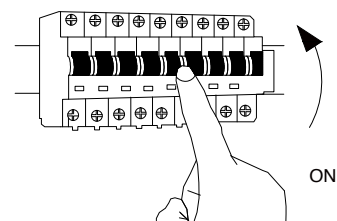

# NOVA LUCE

9009171

1

Turn off the general switch

2

Drill holes & apply plastic anchors  
With screws

3

Connect the wires

4

Apply the side screws

5

Instal glass shade

6

Turn on the general switch