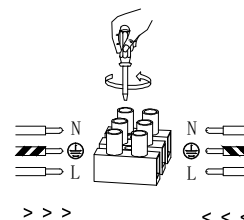

# NOVA LUCE

9009171

1

Turn off the general switch

2

Drill holes & apply plastic anchors  
With screws

3

Connect the wires

4

Apply the side screws

5

Instal glass shade

6

Turn on the general switch