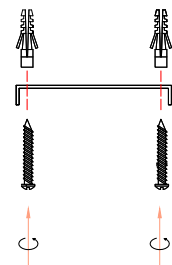

# NOVA LUCE

9009171

1

Turn off the general switch

2

Drill holes & apply plastic anchors  
With screws

3

Connect the wires

4

Apply the side screws

5

Instal glass shade

6

Turn on the general switch