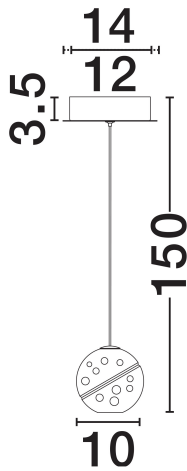

NOVA LUCE

PRODUCT DATASHEET

Version: 001

PRODUCT PHOTOGRAPH

TECHNICAL DRAWING

GENERAL INFORMATION

Product Code	9186958
Collection	Indoor
Product Category	Suspension
Product Family	Licio
Mounting Location	Wall
Application Environment	Indoor
Specifications	N/A

DIMENSION & WEIGHT

LxWxH (cm)	D: 14 H: 150
Cut Out (cm)	N/A
Weight (Kgr)	1.9

MATERIAL & COLOR

Product Color	Gold
Body Material	Metal & Glass

APPLICATION & MOUNTING

Ambient Working Temp.	Max 45°C
Type of Protection	IP20
Dimmable	No
Type of Dimming	N/A
Mounting type	Surface
Mounting Depth (cm)	N/A
Led Module Replaceable	No
Light Source	LED

Power (Nominal)	4W
Input voltage (Nominal)	220-240V
Mains Frequency	50/60Hz

PHOTOMETRICAL DATA

Luminous Flux	166lm
Color Temperature	3000K
Light Color (Designation)	Warm White

WARRANTY

Warranty	3 Years
----------	----------------