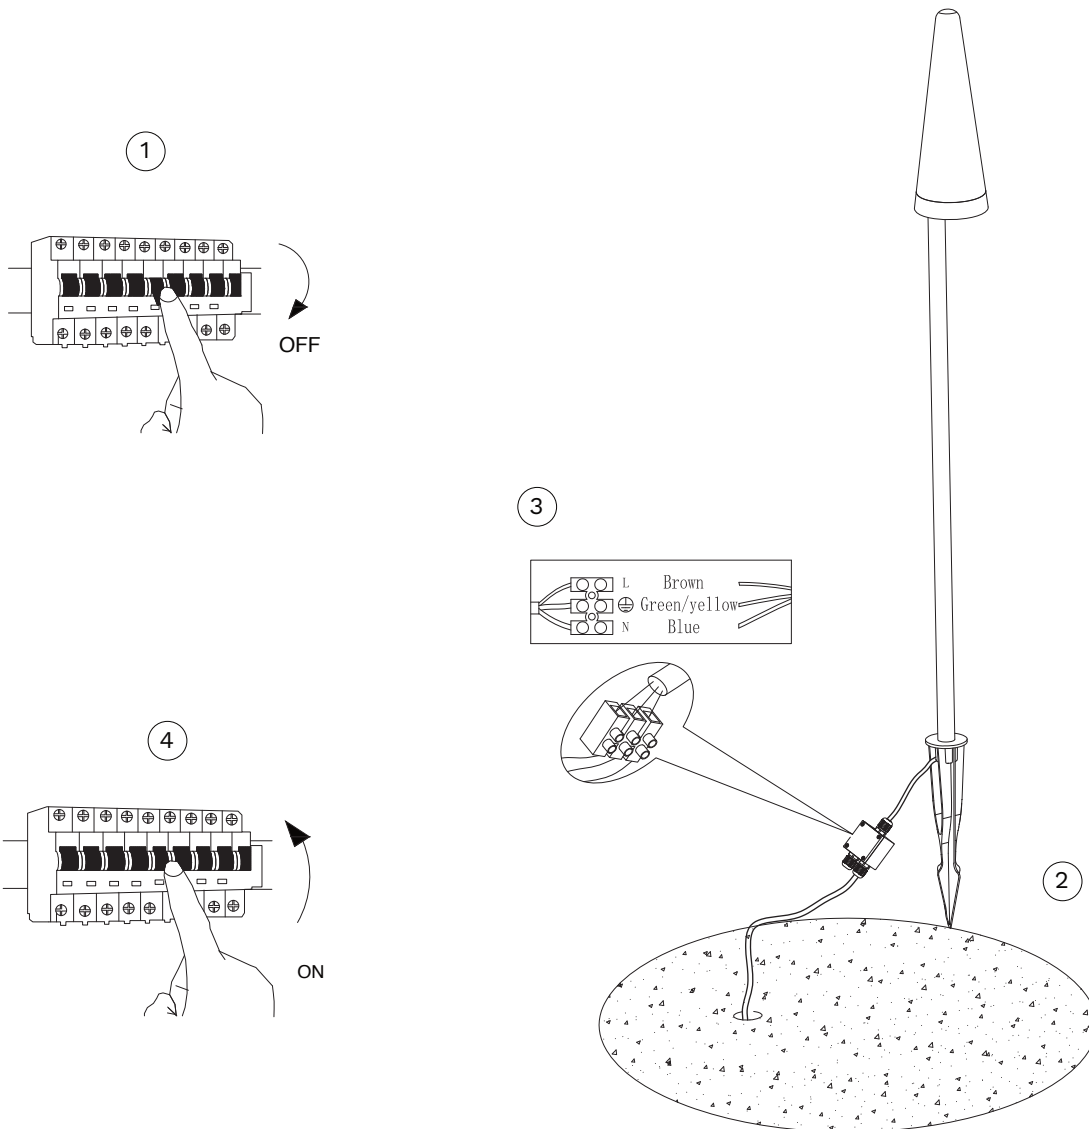

NOVA LUCE

9002869

The accessory bag dosent include the water

1. Turn OFF general switch
2. Drill holes & apply plastic anchors
3. connect the wires
4. Turn ON general switch