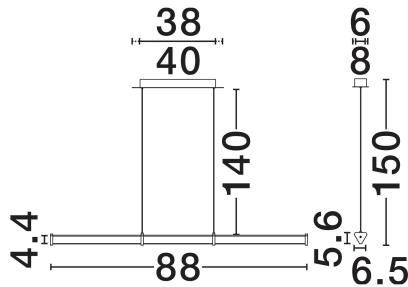

NOVA LUCE

PRODUCT DATASHEET

Version: 001

PRODUCT PHOTOGRAPH

GENERAL INFORMATION

Product Code	9214132
Collection	Indoor
Product Category	Suspension
Product Family	PHEME
Mounting Location	Wall
Application Environment	Indoor
Specifications	N/A

DIMENSION & WEIGHT

LxWxH (cm)	L: 88 W: 8 H: 150
Cut Out (cm)	N/A
Weight (Kgr)	1.9

MATERIAL & COLOR

Product Color	Brushed Gold
Body Material	Metal & Acrylic

TECHNICAL DRAWING

APPLICATION & MOUNTING

Ambient Working Temp.	Max 45°C
Type of Protection	IP20
Dimmable	Yes
Type of Dimming	Triac
Mounting type	Surface
Mounting Depth (cm)	N/A
Led Module Replaceable	No
Light Source	LED

Power (Nominal)	13W
Input voltage (Nominal)	220-240V
Mains Frequency	50/60Hz

PHOTOMETRICAL DATA

Luminous Flux	910lm
Color Temperature	3000K
Light Color (Designation)	Warm White

WARRANTY

Warranty	3 Years
----------	----------------