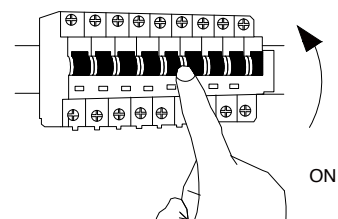

NOVA LUCE

9009186

1

Turn off the general switch

2

Drill holes & apply plastic anchors
With screws

3

Connect the wires

4

Apply the side screws

5

Instal glass shades

6

Turn on the general switch