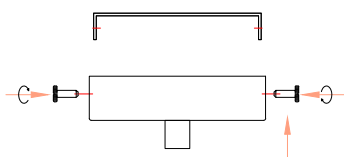

NOVA LUCE

9009186

1

Turn off the general switch

2

Drill holes & apply plastic anchors
With screws

3

Connect the wires

4

Apply the side screws

5

Instal glass shades

6

Turn on the general switch