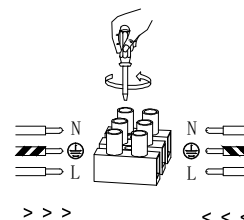

NOVA LUCE

9009186

1

Turn off the general switch

2

Drill holes & apply plastic anchors
With screws

3

Connect the wires

4

Apply the side screws

5

Instal glass shades

6

Turn on the general switch