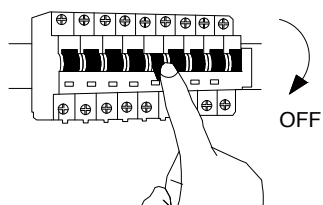

NOVA LUCE

9009186

1

Turn off the general switch

2

Drill holes & apply plastic anchors
With screws

3

Connect the wires

4

Apply the side screws

5

Instal glass shades

6

Turn on the general switch