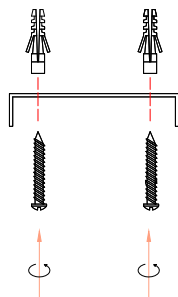

NOVA LUCE

9009186

1

Turn off the general switch

2

Drill holes & apply plastic anchors
With screws

3

Connect the wires

4

Apply the side screws

5

Instal glass shades

6

Turn on the general switch