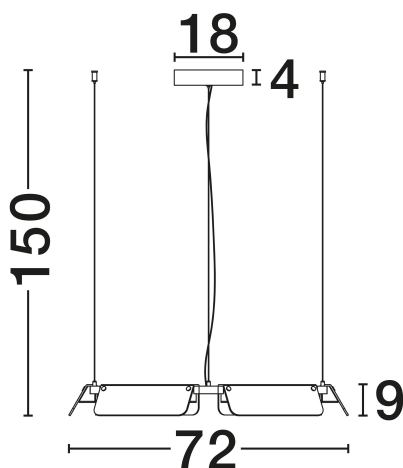

TECHNICAL DRAWING

GENERAL INFORMATION

Product Code	9009132
Collection	Indoor
Product Category	Suspension
Product Family	Apnea
Mounting Location	Ceiling
Application Environment	Indoor
Specifications	N/A

DIMENSION & WEIGHT

LxWxH (cm)	D: 72 H: 150
Cut Out (cm)	N/A
Weight (Kgr)	6

MATERIAL & COLOR

Product Color	Sandy Black , Gold & Gray
Body Material	Metal &Glass

APPLICATION & MOUNTING

Ambient Working Temp.	Max 45°C
Type of Protection	IP20
Dimmable	Yes
Type of Dimming	Triac
Mounting type	Surface
Mounting Depth (cm)	N/A
Led Module Replaceable	No
Light Source	LED

NOVA LUCE S.A

Schimatari Viotias
32009, Greece

+30 22620 58 121
+30 22620 56 743

info@novaluce.com
www.novaluce.com