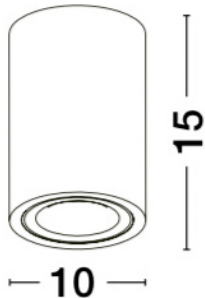

NOVA LUCE

PRODUCT DATASHEET

Version: 001

PRODUCT PHOTOGRAPH

GENERAL INFORMATION

Product Code	6209
Product Category	Ceiling GU10
Product Family	Cid
Mounting Location	Ceiling
Application Environment	Indoor

DIMENSION & WEIGHT

LxWxH (cm)	D: 10 H: 15
Cut out (cm)	0
Weight (Kgr)	0.416

TECHNICAL DRAWING

MATERIAL & COLOR

Product Color	White
Body Material	Aluminium
Cover Material	N/A

APPLICATION & MOUNTING

Ambient Working Temp.	45 C
Type of Protection	IP20
Protection Class IK	IK03
Dimmable	N/A
Type of Dimming (Optional)	N/A
Mounting type	Surface
Mounting Depth (cm)	Ceiling
Led Module Replaceable	N/A
Light Source	N/A
Adjustable	No

NOVA LUCE

PRODUCT DATASHEET

Version: 001

ELECTRICAL DATA

Power (Nominal)	max 10 W
Input voltage (Nominal)	N/A
Mains Frequency	50/60Hz
Output voltage	N/A
Output Current	N/A
Power Factor	N/A
Efficiency	N/A
SVM	N/A
Pst	N/A
Class	N/A