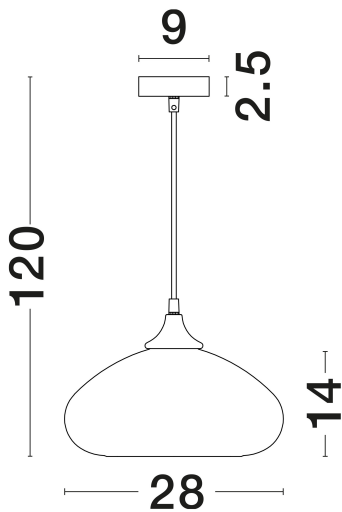

NOVA LUCE

PRODUCT DATASHEET

Version: 001

PRODUCT PHOTOGRAPH

TECHNICAL DRAWING

GENERAL INFORMATION

Product Code	9726482
Collection	Indoor
Product Category	Suspension
Product Family	Savaz
Mounting Location	Ceiling
Application Environment	Indoor
Specifications	N/A

DIMENSION & WEIGHT

LxWxH (cm)	D: 28 H1: 14 H2: 120
Cut Out (cm)	N/A
Weight (Kgr)	1.1

MATERIAL & COLOR

Product Color	Chrome & Black
Body Material	Glass & Metal

APPLICATION & MOUNTING

Ambient Working Temp.	Max 45°C
Type of Protection	IP20
Dimmable	Yes
Type of Dimming	N/A
Mounting type	Surface
Mounting Depth (cm)	N/A
Led Module Replaceable	Yes
Light Source	E27