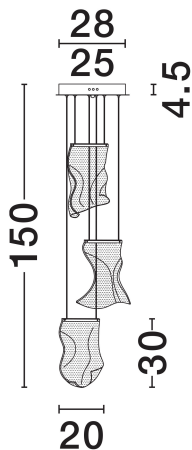

GENERAL INFORMATION

Product Code	9054441
Collection	Indoor
Product Category	Suspension
Product Family	Siderno
Mounting Location	Wall
Application Environment	Indoor
Specifications	N/A

DIMENSION & WEIGHT

LxWxH (cm)	D: 28 H: 150
Cut Out (cm)	N/A
Weight (Kgr)	2.8

MATERIAL & COLOR

Product Color	Gold
Body Material	Aluminium & Acrylic

APPLICATION & MOUNTING

Ambient Working Temp.	Max 45°C
Type of Protection	IP20
Dimmable	No
Type of Dimming	N/A
Mounting type	Surface
Mounting Depth (cm)	N/A
Led Module Replaceable	No
Light Source	LED

NOVA LUCE S.A

Schimatari Viotias
32009, Greece

+30 22620 58 121
+30 22620 56 743

info@novaluce.com
www.novaluce.com