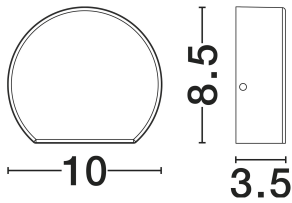

NOVA LUCE

PRODUCT DATASHEET

Version: 001

PRODUCT PHOTOGRAPH

TECHNICAL DRAWING

GENERAL INFORMATION

Product Code	9136435
Collection	Outdoor
Product Category	Step Lights
Product Family	Sango
Mounting Location	Wall
Application Environment	Outdoor
Specifications	N/A

DIMENSION & WEIGHT

LxWxH (cm)	D:10 W:3.5 H:8.5 cm
Cut out (cm)	N/A
Weight (Kgr)	0.254

MATERIAL & COLOR

Product Color	Dark Gray
Body Material	Aluminium & Glass

APPLICATION & MOUNTING

Ambient Working Temp.	Max 45 oC
Type of Protection	IP54
Dimmable	No
Type of Dimming	N/A
Mounting type	Surface
Mounting Depth (cm)	N/A
Led Module Replaceable	No
Light Source	LED

Power (Nominal)	4w
Input voltage (Nominal)	220-240Vac
Mains Frequency	50/60Hz

PHOTOMETRICAL DATA

Luminous Flux	102lm
Color Temperature	3000K
Light Color (Designation)	Warm White

WARRANTY

Warranty	3 Years
----------	----------------