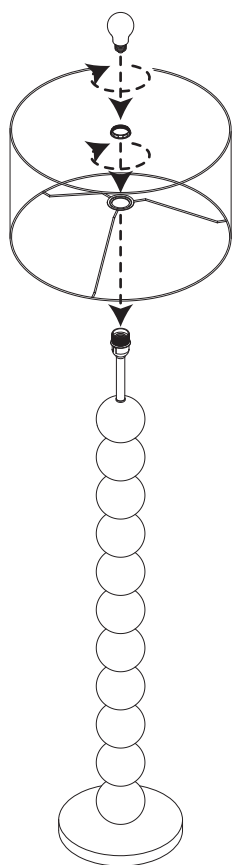

NOVA LUCE

9001067

1

Place the shade into place
Make it stable
by tying up the washer
& Apply the bulb by rotating

2

Plug it in power to turn it on/ off

3

Installation completed