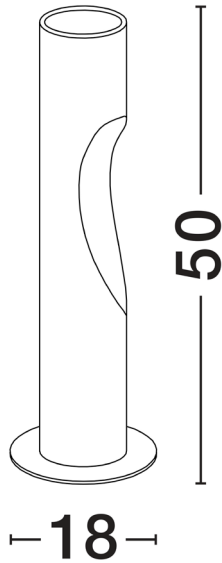

NOVA LUCE

PRODUCT DATASHEET

Version: 001

PRODUCT PHOTOGRAPH

TECHNICAL DRAWING

GENERAL INFORMATION

Product Code	9186705
Collection	Outdoor
Product Category	Bollard
Product Family	Nodino
Mounting Location	Ground
Application Environment	Outdoor
Specifications	Antisalt Protection

DIMENSION & WEIGHT

LxWxH (cm)	D: 18 H: 50
Cut out (cm)	N/A
Weight (Kgr)	6.1

MATERIAL & COLOR

Product Color	Grey
Body Material	Concrete

APPLICATION & MOUNTING

Ambient Working Temp.	(-15°C) ~ (+60°C)
Type of Protection	IP65
Dimmable	No
Type of Dimming (Optional)	N/A
Mounting type	Surface
Mounting Depth (cm)	N/A
Led Module Replaceable	No
Light Source	LED

Power (Nominal)	6 W
Input voltage (Nominal)	220-240Vac
Mains Frequency	50/60Hz

PHOTOMETRICAL DATA

Luminous Flux	197 lm
Color Temperature	3000 K
Light Color (Designation)	Warm White

WARRANTY

Warranty	3 Years
----------	----------------