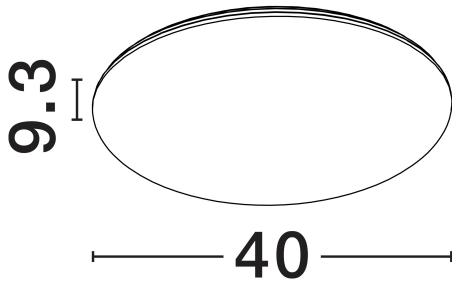

NOVA LUCE

PRODUCT DATASHEET

Version: 001

PRODUCT PHOTOGRAPH

TECHNICAL DRAWING

GENERAL INFORMATION

Product Code	9540323
Collection	Indoor
Product Category	Ceiling
Product Family	Solvia
Mounting Location	Wall
Application Environment	Indoor
Specifications	N/A

DIMENSION & WEIGHT

LxWxH (cm)	D: 40 H: 9.3
Cut Out (cm)	N/A
Weight (Kgr)	1.5

MATERIAL & COLOR

Product Color	Sandy White
Body Material	Polycarbonate

APPLICATION & MOUNTING

Ambient Working Temp.	Max 45°C
Type of Protection	IP20
Dimmable	Yes
Type of Dimming	Triac
Mounting type	Surface
Mounting Depth (cm)	N/A
Led Module Replaceable	No
Light Source	LED

Power (Nominal)	24W
Input voltage (Nominal)	220-240V
Mains Frequency	50/60Hz

PHOTOMETRICAL DATA

Luminous Flux	1920lm
Color Temperature	2700-3000-4000K
Light Color (Designation)	WW - NW

WARRANTY

Warranty	3 Years
----------	----------------