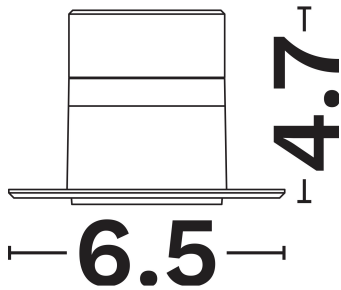

DIMENSION & WEIGHT

LxWxH (cm)	D: 6.5 H: 4.6
Cut Out (cm)	N/A
Weight (Kgr)	0

MATERIAL & COLOR

Product Color	Sandy White
Body Material	Aluminium

TECHNICAL DRAWING

APPLICATION & MOUNTING

Ambient Working Temp.	Max 45°C
Type of Protection	IP20
Dimmable	N/A
Type of Dimming	N/A
Mounting type	Surface
Mounting Depth (cm)	N/A
Led Module Replaceable	N/A
Light Source	N/A