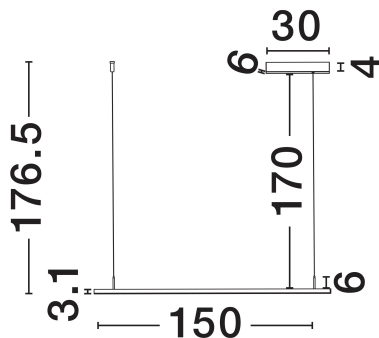

TECHNICAL DRAWING

APPLICATION & MOUNTING

Ambient Working Temp.	Max 45°C
Type of Protection	IP20
Dimmable	N/A
Type of Dimming	N/A
Mounting type	Surface
Mounting Depth (cm)	N/A
Led Module Replaceable	N/A
Light Source	N/A

NOVA LUCE S.A

Schimatari Viotias
32009, Greece

+30 22620 58 121
+30 22620 56 743

info@novaluce.com
www.novaluce.com