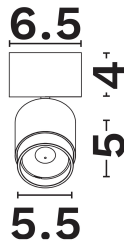

NOVA LUCE

PRODUCT DATASHEET

Version: 001

PRODUCT PHOTOGRAPH

GENERAL INFORMATION

Product Code	9580636
Product Category	Ceiling-Gu10
Product Family	Spectre
Mounting Location	Ceiling
Application Environment	Indoor

DIMENSION & WEIGHT

LxWxH (cm)	D: 5.5 H: 11
Cut out (cm)	N/A
Weight (Kgr)	N/A

TECHNICAL DRAWING

MATERIAL & COLOR

Product Color	Black
Body Material	Aluminium
Cover Material	N/A

APPLICATION & MOUNTING

Ambient Working Temp.	45 C
Type of Protection	IP20
Protection Class IK	IK03
Dimmable	No
Type of Dimming (Optional)	N/A
Mounting type	Surface
Mounting Depth (cm)	Ceiling
Led Module Replaceable	No
Light Source	Led
Adjustable	Yes