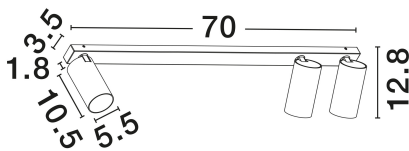

NOVA LUCE

PRODUCT DATASHEET

Version: 001

PRODUCT PHOTOGRAPH

GENERAL INFORMATION

Product Code	9030913
Collection	Indoor
Product Category	Ceiling
Product Family	Oso
Mounting Location	Ceiling
Application Environment	Indoor
Specifications	N/A

DIMENSION & WEIGHT

LxWxH (cm)	L: 70 W: 3.5 H: 10.5
Cut Out (cm)	N/A
Weight (Kgr)	0.9

MATERIAL & COLOR

Product Color	Sandy White
Body Material	Aluminium

TECHNICAL DRAWING

APPLICATION & MOUNTING

Ambient Working Temp.	Max 45°C
Type of Protection	IP20
Dimmable	Yes
Type of Dimming	N/A
Mounting type	Surface
Mounting Depth (cm)	N/A
Led Module Replaceable	Yes
Light Source	GU10

Power (Nominal)	3x10W
Input voltage (Nominal)	100-240V
Mains Frequency	50/60Hz

PHOTOMETRICAL DATA

Luminus Flux	N/A
Color Temperature	N/A
Light Color (Designation)	N/A

WARRANTY

Warranty	3 Years
----------	----------------