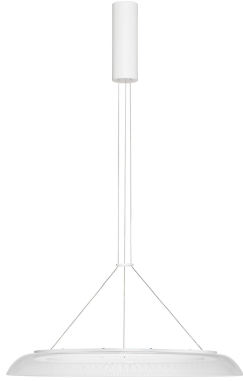

NOVA LUCE

PRODUCT DATASHEET

Version: 001

PRODUCT PHOTOGRAPH

TECHNICAL DRAWING

GENERAL INFORMATION

Product Code	9030110
Collection	Indoor
Product Category	Suspension
Product Family	Mantle
Mounting Location	Wall
Application Environment	Indoor
Specifications	N/A

DIMENSION & WEIGHT

LxWxH (cm)	D: 59.5 H: 175
Cut Out (cm)	N/A
Weight (Kgr)	2.65

MATERIAL & COLOR

Product Color	Sandy White
Body Material	Aluminium & Acrylic

APPLICATION & MOUNTING

Ambient Working Temp.	Max 45°C
Type of Protection	IP20
Dimmable	No
Type of Dimming	N/A
Mounting type	Surface
Mounting Depth (cm)	N/A
Led Module Replaceable	No
Light Source	LED

Power (Nominal)	38W
Input voltage (Nominal)	220-240V
Mains Frequency	50/60Hz

PHOTOMETRICAL DATA

Luminous Flux	2752lm
Color Temperature	3000K
Light Color (Designation)	Warm White

WARRANTY

Warranty	3 Years
----------	----------------