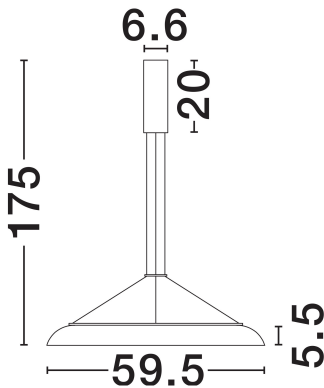

NOVA LUCE

PRODUCT DATASHEET

Version: 001

PRODUCT PHOTOGRAPH

TECHNICAL DRAWING

GENERAL INFORMATION

Product Code	9030110
Collection	Indoor
Product Category	Suspension
Product Family	Mantle
Mounting Location	Wall
Application Environment	Indoor
Specifications	N/A

DIMENSION & WEIGHT

LxWxH (cm)	D: 59.5 H: 175
Cut Out (cm)	N/A
Weight (Kgr)	2.65

MATERIAL & COLOR

Product Color	Sandy White
Body Material	Aluminium & Acrylic

APPLICATION & MOUNTING

Ambient Working Temp.	Max 45°C
Type of Protection	IP20
Dimmable	No
Type of Dimming	N/A
Mounting type	Surface
Mounting Depth (cm)	N/A
Led Module Replaceable	No
Light Source	LED

Power (Nominal)	38W
Input voltage (Nominal)	220-240V
Mains Frequency	50/60Hz

PHOTOMETRICAL DATA

Luminous Flux	2752lm
Color Temperature	3000K
Light Color (Designation)	Warm White

WARRANTY

Warranty	3 Years
----------	----------------