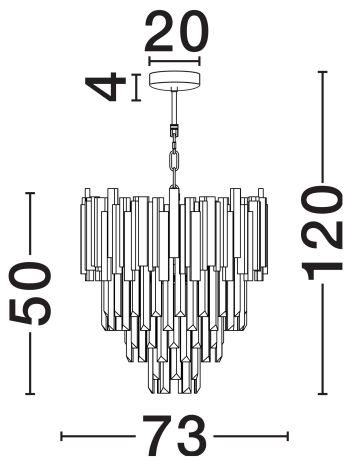

NOVA LUCE

PRODUCT DATASHEET

Version: 001

PRODUCT PHOTOGRAPH

TECHNICAL DRAWING

GENERAL INFORMATION

Product Code	9050110
Collection	Indoor
Product Category	Suspension
Product Family	Grane
Mounting Location	Wall
Application Environment	Indoor
Specifications	N/A

DIMENSION & WEIGHT

LxWxH (cm)	D: 73 H: 120
Cut Out (cm)	N/A
Weight (Kgr)	18

MATERIAL & COLOR

Product Color	Gold
Body Material	Metal & Crystal

APPLICATION & MOUNTING

Ambient Working Temp.	Max 45°C
Type of Protection	IP20
Dimmable	N/A
Type of Dimming	N/A
Mounting type	Surface
Mounting Depth (cm)	N/A
Led Module Replaceable	Yes
Light Source	E14

Power (Nominal)	12x5W
Input voltage (Nominal)	220-240V
Mains Frequency	50/60Hz

PHOTOMETRICAL DATA

Luminous Flux	N/A
Color Temperature	N/A
Light Color (Designation)	N/A

WARRANTY

Warranty	3 Years
----------	----------------