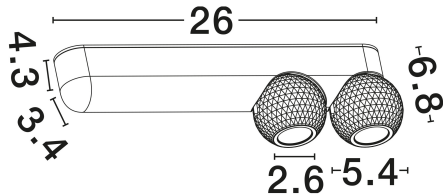

NOVA LUCE

PRODUCT DATASHEET

Version: 001

PRODUCT PHOTOGRAPH

TECHNICAL DRAWING

GENERAL INFORMATION

Product Code	9088167
Collection	Indoor
Product Category	Ceiling
Product Family	Notic
Mounting Location	Ceiling
Application Environment	Indoor
Specifications	N/A

DIMENSION & WEIGHT

LxWxH (cm)	D: 5.5 W: 6.8 H: 26.1
Cut Out (cm)	N/A
Weight (Kgr)	0.625

MATERIAL & COLOR

Product Color	Sandy White
Body Material	Aluminium

APPLICATION & MOUNTING

Ambient Working Temp.	Max 45°C
Type of Protection	IP20
Dimmable	No
Type of Dimming	N/A
Mounting type	Surface
Mounting Depth (cm)	N/A
Led Module Replaceable	No
Light Source	LED

Power (Nominal)	14W
Input voltage (Nominal)	220-240V
Mains Frequency	50/60Hz

PHOTOMETRICAL DATA

Luminous Flux	910lm
Color Temperature	3000K
Light Color (Designation)	Warm White

WARRANTY

Warranty	3 Years
----------	----------------