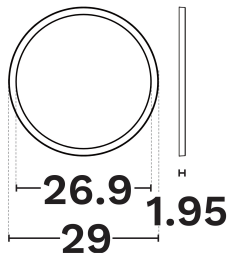

NOVA LUCE

PRODUCT DATASHEET

Version: 001

PRODUCT PHOTOGRAPH

GENERAL INFORMATION

Product Code	9060994
Product Category	Ceiling
Product Family	Cerium
Mounting Location	Ceiling
Application Environment	Indoor

DIMENSION & WEIGHT

LxWxH (cm)	D:29 H:1.95 cm
Cut out (cm)	Jun-25
Weight (Kgr)	N/A

TECHNICAL DRAWING

MATERIAL & COLOR

Product Color	Black
Body Material	Plastic
Cover Material	N/A

APPLICATION & MOUNTING

Ambient Working Temp.	45 C
Type of Protection	IP20
Protection Class IK	IK05
Dimmable	N/A
Type of Dimming (Optional)	N/A
Mounting type	Recessed/Surface
Mounting Depth (cm)	Ceiling
Led Module Replaceable	No
Light Source	Led
Adjustable	Yes

NOVA LUCE

PRODUCT DATASHEET

Version: 001

ELECTRICAL DATA

Power (Nominal)	24
Input voltage (Nominal)	220-240Vac
Mains Frequency	50/60Hz
Output voltage	N/A
Output Current	N/A
Power Factor	>0.7
Efficiency	>73%
SVM	60.4
Pst	61
Class	II

PHOTOMETRICAL DATA

Luminous Flux	2040
Luminous Efficacy	85
Color Temperature	000/3500/4000/6500
Light Color (Designation)	N/A
CRI	>80
SDCM	<3
Beam Angle	110
UGR	N/A

LIFESPAN

Lifetime	30000
----------	--------------