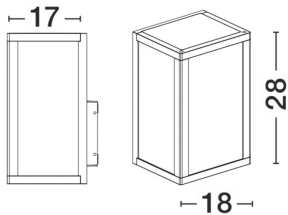

NOVA LUCE

PRODUCT DATASHEET

Version: 001

PRODUCT PHOTOGRAPH

TECHNICAL DRAWING

GENERAL INFORMATION

Product Code	870026
Collection	Outdoor
Product Category	Wall
Product Family	ZEST
Mounting Location	Wall
Application Environment	Outdoor

DIMENSION & WEIGHT

LxWxH (cm)	L: 18 W: 17 H: 28
Cut out (cm)	N/A
Weight (Kgr)	2.9

MATERIAL & COLOR

Product Color	Black
Body Material	Die-Casting Aluminium

APPLICATION & MOUNTING

Ambient Working Temp.	Max 40 oC
Type of Protection	IP54
Dimmable	No
Type of Dimming (Optional)	N/A
Mounting type	Surface
Mounting Depth (cm)	N/A
Led Module Replaceable	Yes
Light Source	E27