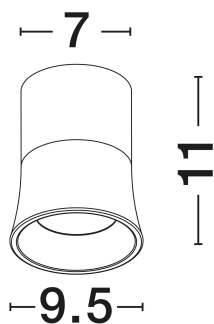

NOVA LUCE

PRODUCT DATASHEET

Version: 001

PRODUCT PHOTOGRAPH

GENERAL INFORMATION

Product Code	9919110
Collection	Indoor
Product Category	Ceiling
Product Family	Aku
Mounting Location	Ceiling
Application Environment	Indoor
Specifications	N/A

DIMENSION & WEIGHT

LxWxH (cm)	D: 9.5 H: 11
Cut Out (cm)	N/A
Weight (Kgr)	0.42

MATERIAL & COLOR

Product Color	White
Body Material	Gypsum

TECHNICAL DRAWING

APPLICATION & MOUNTING

Ambient Working Temp.	Max 45°C
Type of Protection	IP20
Dimmable	Yes
Type of Dimming	N/A
Mounting type	Surface
Mounting Depth (cm)	N/A
Led Module Replaceable	Yes
Light Source	GU10

Power (Nominal)	1x10W
Input voltage (Nominal)	100-240V
Mains Frequency	50/60Hz

PHOTOMETRICAL DATA

Luminous Flux	N/A
Color Temperature	N/A
Light Color (Designation)	N/A

WARRANTY

Warranty	3 Years
----------	----------------