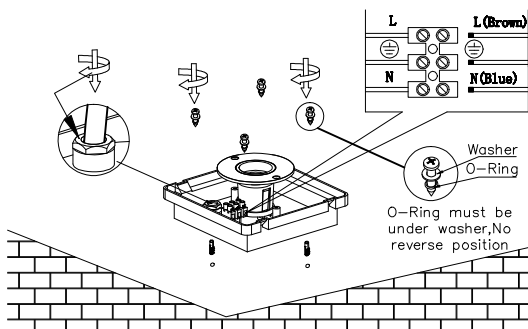

# NOVA LUCE

9030605

1. Turn off the general switch

2. Untie side crews & remove lid

3. Install cable & tie up screws to make it stable

4. Insert bulb & apply the lid

5. Turn on the general switch