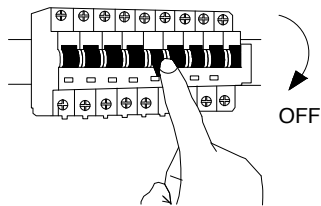

# NOVA LUCE

9030605

1. Turn off the general switch

2. Untie side crews & remove lid

3. Install cable & tie up screws to make it stable

4. Insert bulb & apply the lid

5. Turn on the general switch