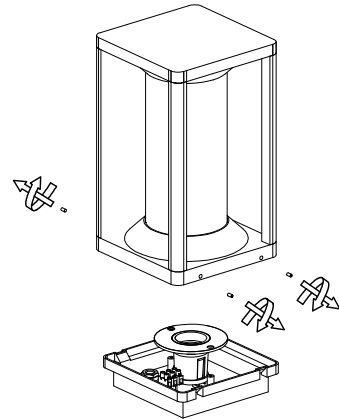

# NOVA LUCE

9030605

1. Turn off the general switch

2. Untie side crews & remove lid

3. Install cable & tie up screws to make it stable

4. Insert bulb & apply the lid

5. Turn on the general switch