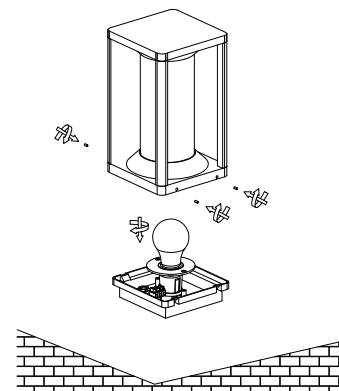

# NOVA LUCE

9030605

1. Turn off the general switch

2. Untie side crews & remove lid

3. Install cable & tie up screws to make it stable

4. Insert bulb & apply the lid

5. Turn on the general switch