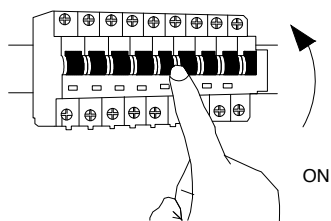

# NOVA LUCE

9030605

1. Turn off the general switch

2. Untie side crews & remove lid

3. Install cable & tie up screws to make it stable

4. Insert bulb & apply the lid

5. Turn on the general switch