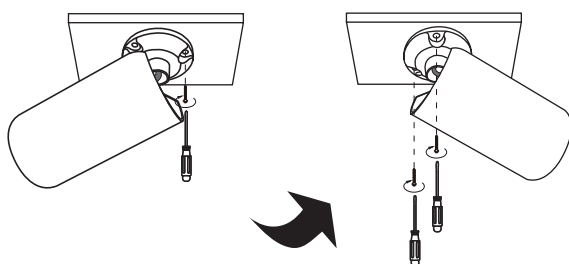

NOVA LUCE

9011498, 9011499
9011500, 9011501

1

Turn off the general switch

2

Mark & drill holes

3

Connect wires

4

Tie up screws to fix it in place

5

Remove the cap

6

Apply the bulb and the cap into place

7

Turn on the general switch