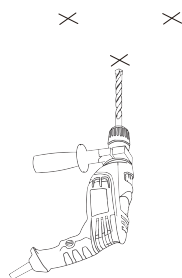

NOVA LUCE

9011498, 9011499
9011500, 9011501

1

Turn off the general switch

2

Mark & drill holes

3

Connect wires

4

Tie up screws to fix it in place

5

Remove the cap

6

Apply the bulb and the cap into place

7

Turn on the general switch