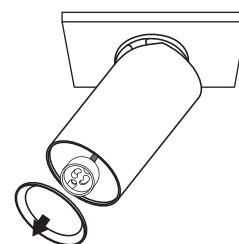

NOVA LUCE

9011498, 9011499
9011500, 9011501

1

Turn off the general switch

2

Mark & drill holes

3

Connect wires

4

Tie up screws to fix it in place

5

Remove the cap

6

Apply the bulb and the cap into place

7

Turn on the general switch