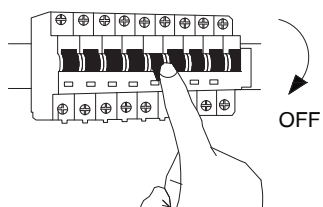

NOVA LUCE

9011498, 9011499
9011500, 9011501

1

Turn off the general switch

2

Mark & drill holes

3

Connect wires

4

Tie up screws to fix it in place

5

Remove the cap

6

Apply the bulb and the cap into place

7

Turn on the general switch