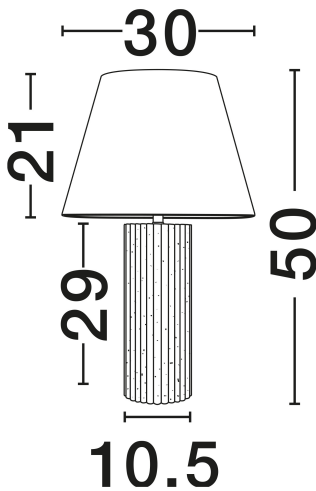

NOVA LUCE

PRODUCT DATASHEET

Version: 001

PRODUCT PHOTOGRAPH

TECHNICAL DRAWING

GENERAL INFORMATION

Product Code	9001062
Collection	Indoor
Product Category	Table
Product Family	Bacco
Mounting Location	Table
Application Environment	Indoor
Specifications	N/A

DIMENSION & WEIGHT

LxWxH (cm)	D: 30 H: 50
Cut Out (cm)	N/A
Weight (Kgr)	1.83

MATERIAL & COLOR

Product Color	Beige
Body Material	Stone

APPLICATION & MOUNTING

Ambient Working Temp.	Max 45°C
Type of Protection	IP20
Dimmable	Yes
Type of Dimming	N/A
Mounting type	Surface
Mounting Depth (cm)	N/A
Led Module Replaceable	Yes
Light Source	E27

Power (Nominal)	1x12W
Input voltage (Nominal)	100-240V
Mains Frequency	50/60Hz

PHOTOMETRICAL DATA

Luminus Flux	N/A
Color Temperature	N/A
Light Color (Designation)	N/A

WARRANTY

Warranty	3 Years
----------	----------------