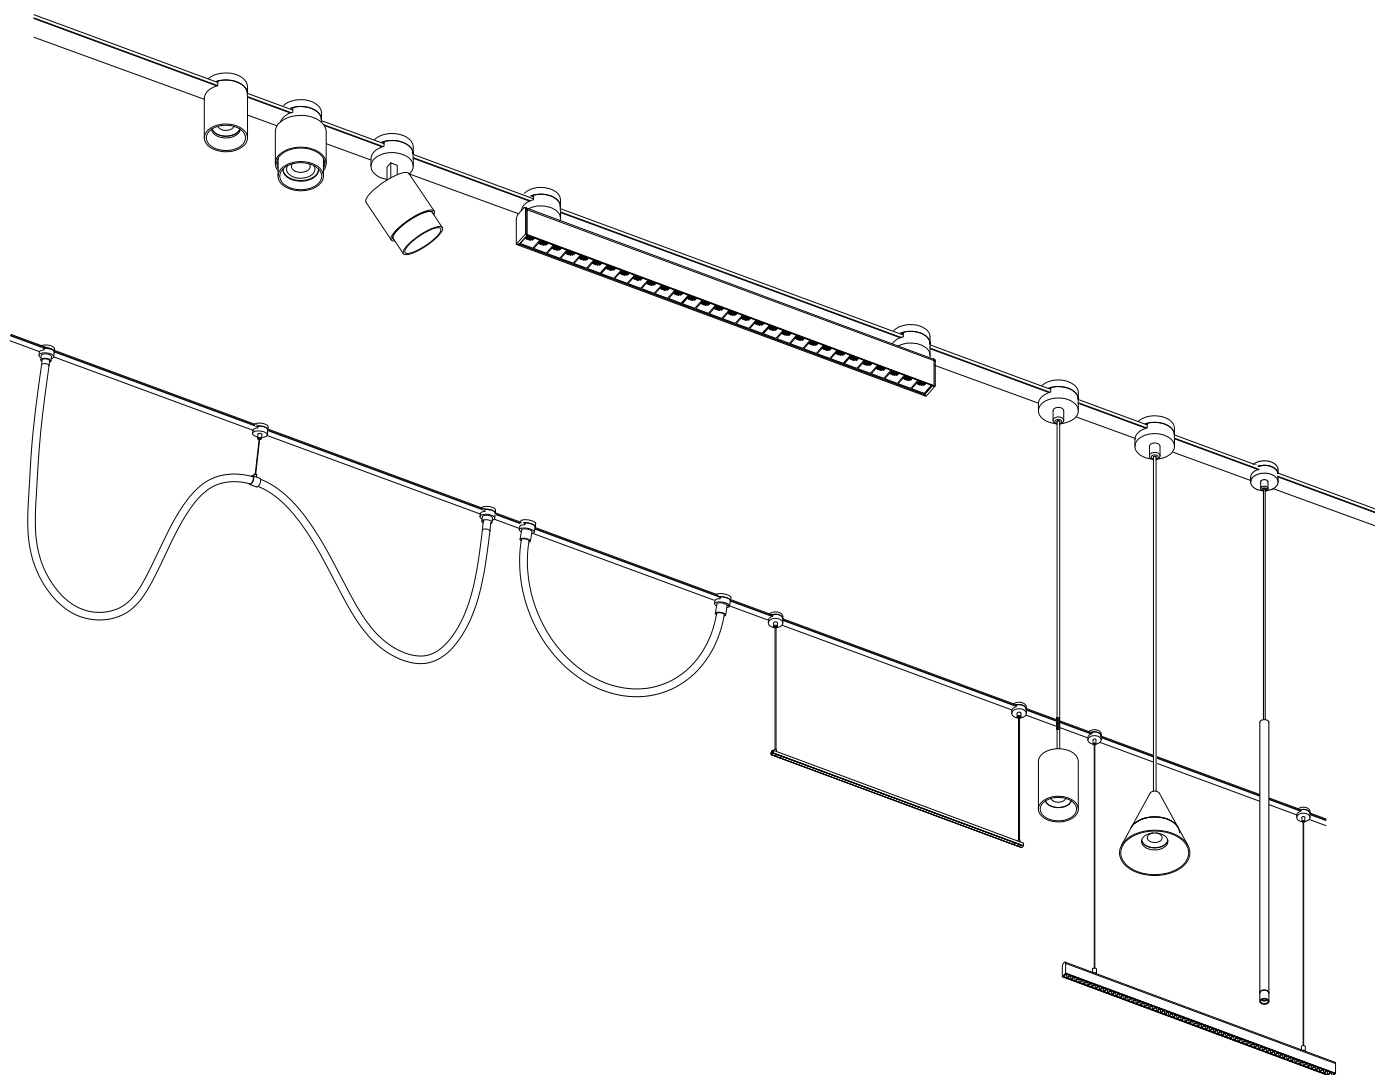

NOVA LUCE

9009061

Example of module light installation

1. Open the upper cover

2. Install on the track