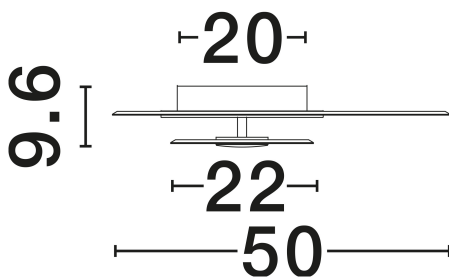

TECHNICAL DRAWING

APPLICATION & MOUNTING

Ambient Working Temp.	Max 45°C
Type of Protection	IP20
Dimmable	Yes
Type of Dimming	Triac
Mounting type	Surface
Mounting Depth (cm)	N/A
Led Module Replaceable	No
Light Source	LED

NOVA LUCE S.A

Schimatari Viotias
32009, Greece

+30 22620 58 121
+30 22620 56 743

info@novaluce.com
www.novaluce.com