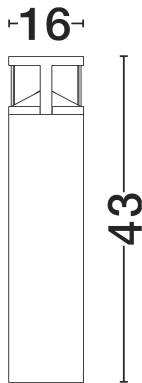

NOVA LUCE

PRODUCT DATASHEET

Version: 001

PRODUCT PHOTOGRAPH

TECHNICAL DRAWING

GENERAL INFORMATION

Product Code	9030744
Collection	Outdoor
Product Category	Bollard
Product Family	Soul
Mounting Location	Ground
Application Environment	Outdoor
Specifications	N/A

DIMENSION & WEIGHT

LxWxH (cm)	D:16 H:43 cm
Cut out (cm)	N/A
Weight (Kgr)	3.2

MATERIAL & COLOR

Product Color	Sandy Black
Body Material	Aluminium & Glass

APPLICATION & MOUNTING

Ambient Working Temp.	Max 45 oC
Type of Protection	IP65
Dimmable	No
Type of Dimming	N/A
Mounting type	Surface
Mounting Depth (cm)	N/A
Led Module Replaceable	No
Light Source	LED

Power (Nominal)	24w
Input voltage (Nominal)	220-240Vac
Mains Frequency	50/60Hz

PHOTOMETRICAL DATA

Luminous Flux	712lm
Color Temperature	3000K
Light Color (Designation)	Warm White

WARRANTY

Warranty	3 Years
----------	----------------