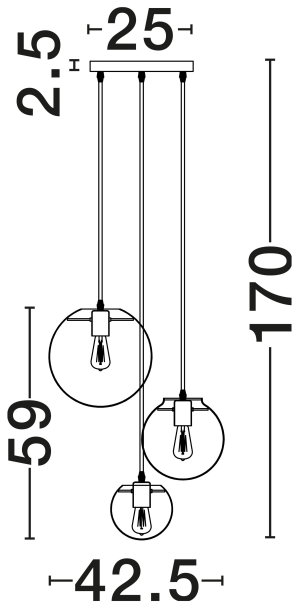

TECHNICAL DRAWING

GENERAL INFORMATION

Product Code	9416933
Collection	Indoor
Product Category	Suspension
Product Family	Mirale
Mounting Location	Ceiling
Application Environment	Indoor
Specifications	N/A

DIMENSION & WEIGHT

LxWxH (cm)	D: 42.5 H: 170
Cut Out (cm)	N/A
Weight (Kgr)	2.2

MATERIAL & COLOR

Product Color	Clear & Gold
Body Material	Glass & Metal

APPLICATION & MOUNTING

Ambient Working Temp.	Max 45°C
Type of Protection	IP20
Dimmable	N/A
Type of Dimming	N/A
Mounting type	Surface
Mounting Depth (cm)	N/A
Led Module Replaceable	Yes
Light Source	E27

NOVA LUCE S.A

Schimatari Viotias
32009, Greece

+30 22620 58 121
+30 22620 56 743

info@novaluce.com
www.novaluce.com